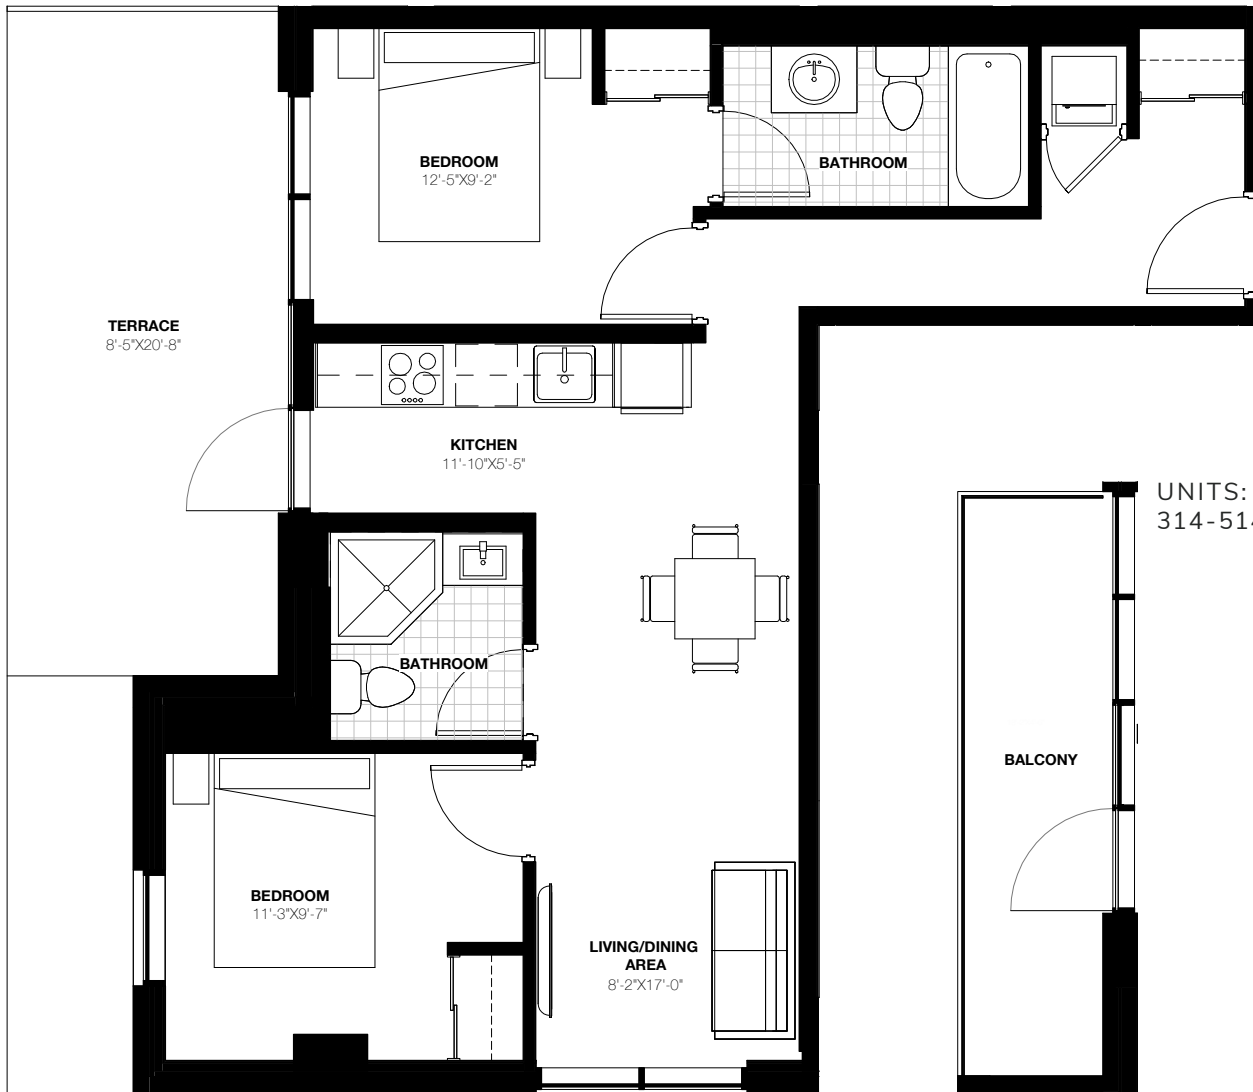

E6

TWO BEDROOM

747 SQ.FT. TERRACE: 174 SQ.FT. BALCONY: 82 SQ.FT.

UNITS: 212, 314-514

UNITS:
314-514